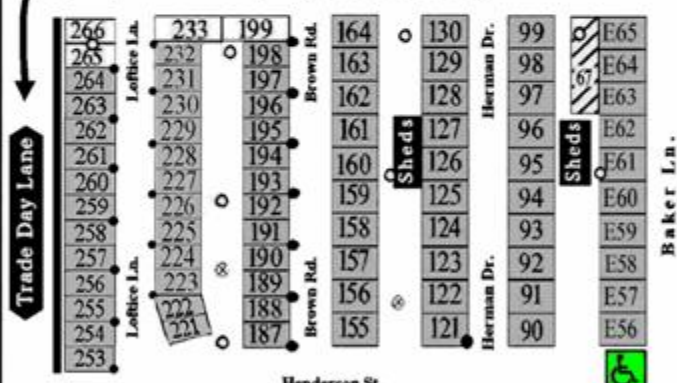

Assigned Parking

Shopper Parking

Shopper Parking

Trade Day Lane

Handicap Parking

Handicap Parking

Shopper Parking

Shopper Parking

US380

US380

US380

US380

Vendor Entrance

Gate 1

Gate 2

Creek

To Gate 3