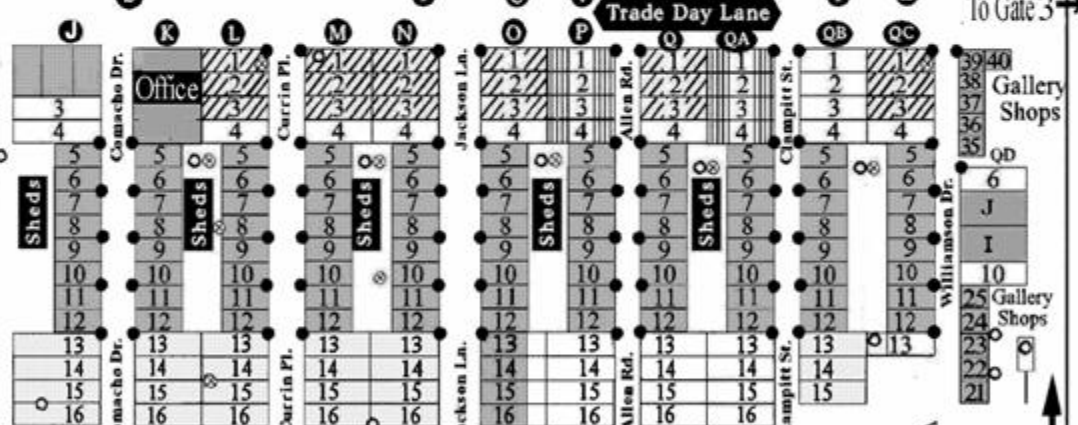

Assigned Parking

Shopper Parking

Shopper Parking

Trade Day Lane

Handicap Parking

Handicap Parking

Shopper Parking

Shopper Parking

US380

US380

US380

US380

Vendor Entrance

Gate 1

Gate 2

Creek