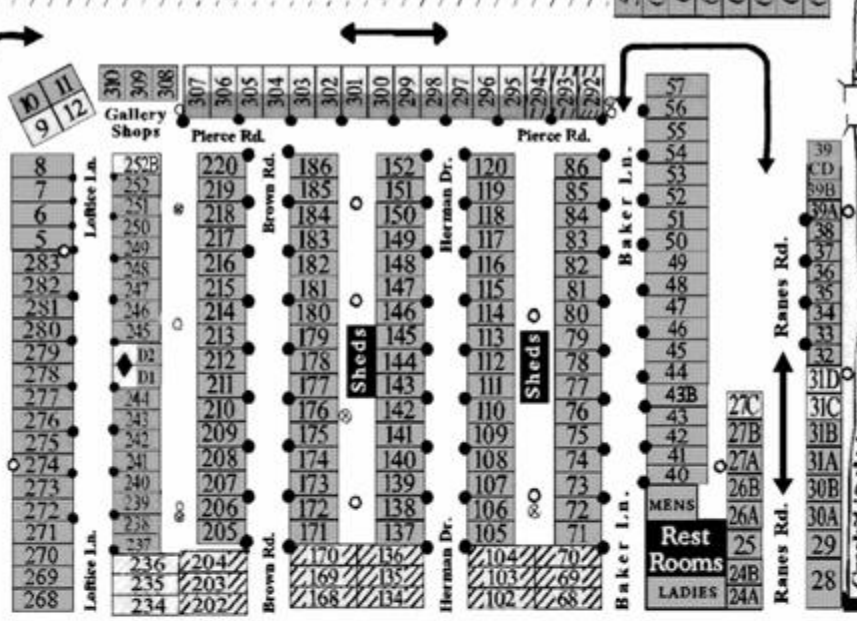

Assigned Parking

MORE PARKING & EXIT →

972-562-5466
tmtd.com
4550 W. University
McKinney, TX 75071

- ☐ = Covered
- ☒ = Portable toilets
- 🚗 = Carts
- ** = Rest Area
- ★ = Dogs
- ⊗ = Water
- ⊙ = Electricity
- \$ = ATM
- ☒ = Concessions
- Ⓛ = Loading Zone

Assigned Parking

Shopper Parking

Shopper Parking

Trade Day Lane

Handicap Parking

Handicap Parking

Shopper Parking

Shopper Parking

US380

US380

US380

US380

Vendor Entrance

Gate 1

Gate 2

Creek

To Gate 3